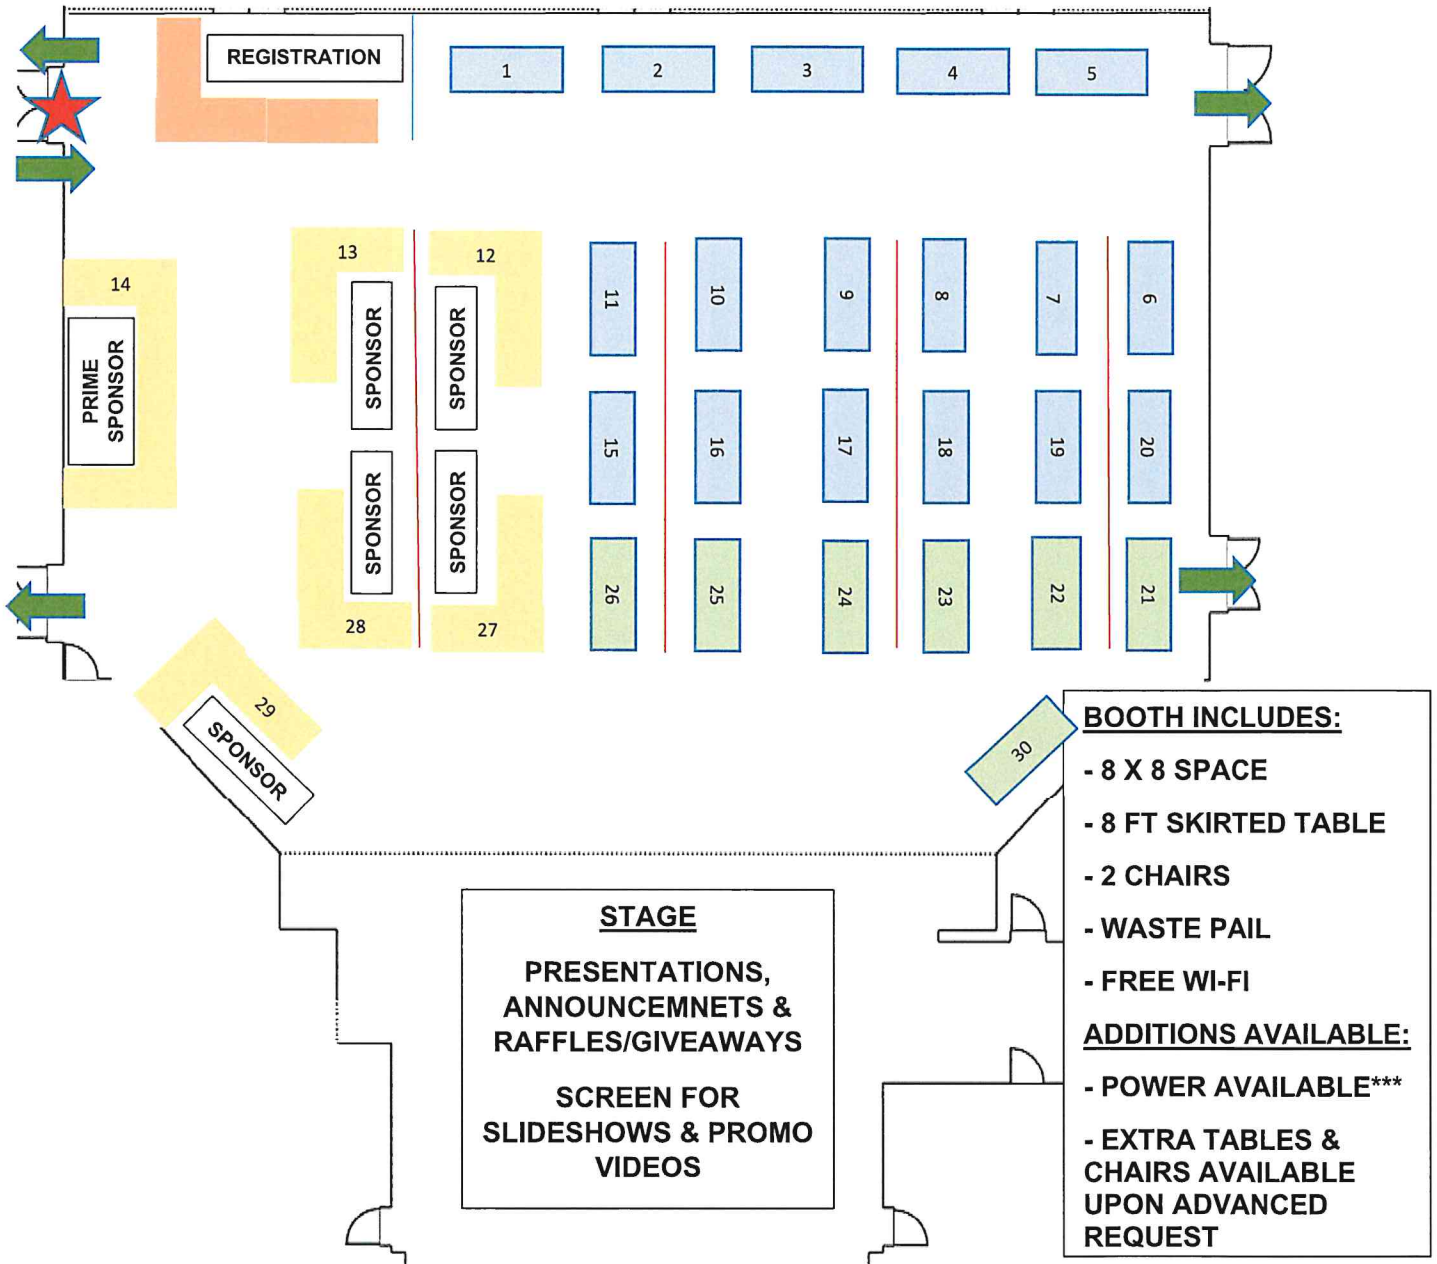

***Add-ons available for purchase such as:**

*truck spaces

*power supply

*additional booths or tables

*additional advertising

*vendor meals

PACIFIC NORTHWEST TOW SHOW
Northern Quest Resort & Casino
August 26h & 27th, 2022

BOOTH PRICING & ADD-ONS:

Standard Booth: 8' x 8' skirted table, 2 chairs, wastebasket, and Wi-fi	\$500 - \$750
Truck Only Booth:	\$400
Add-on Truck Space (to other booth/sponsorship):	\$150
Power Supply:	\$40 pre-ordered, \$80 within 72 hours of show
Additional Tables:	\$50

2022 PNW TOW SHOW FLOOR MAP

SHOW ENTRANCE

FABRIC WALL DIVIDERS

DIRECTION OF ACCESS THROUGH DOORWAY

T.R.A.W. SHOW REGISTRATION BOOTH

MAIN SPONSOR BOOTHS (VARIOUS SPONSORSHIP PRICES & OPPORTUNITIES)

\$500 PLUS \$100 OR GREATER AUCTION DONATION ITEM

\$750 PLUS \$100 OR GREATER AUCTION DONATION ITEM

TRUCK SPOTS: LOCATED JUST OUTSIDE OF SHOWROOM. FRONT SPOTS & FIRST PICK OF TRUCK LOCATION GOES TO SPONSORS. "SHOW & SHINE" TRUCK CONTEST & ATTENDEE CONTESTS LOCATED IN SAME LOT BEHIND VENOR TRUCKS.